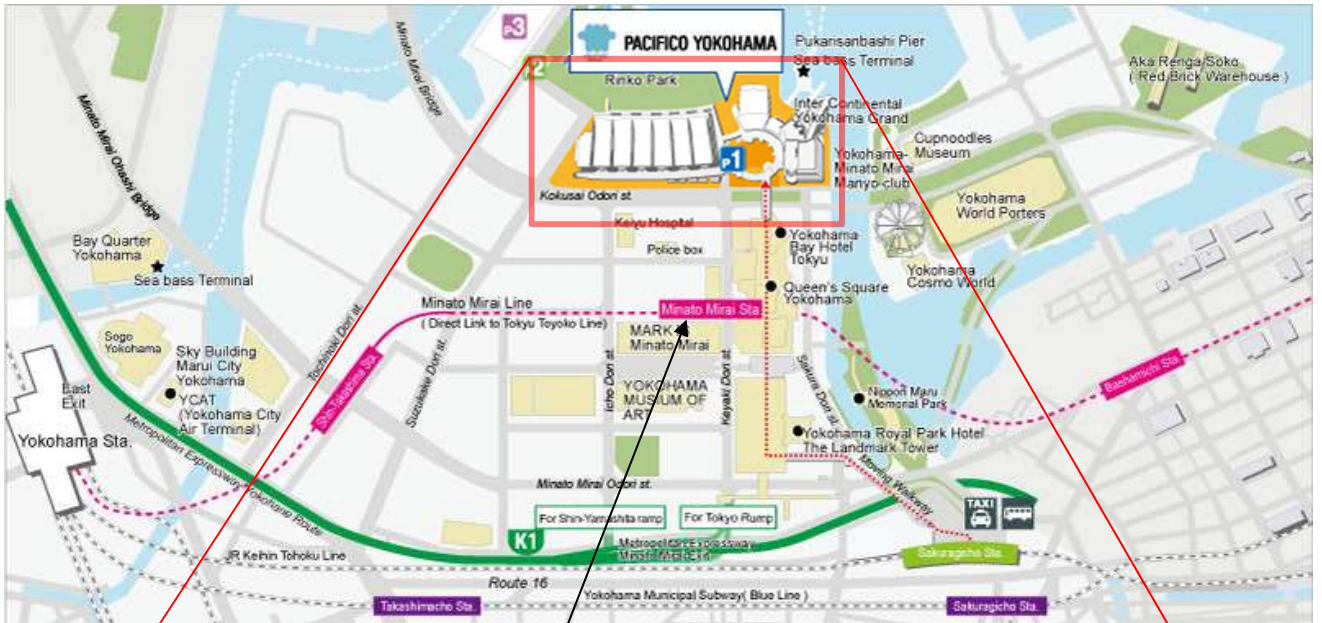

Conference Center and Harbor Lounge of the PACIFICO Yokohama

Minato Mirai Station

Harbor Lounge

Conference Center